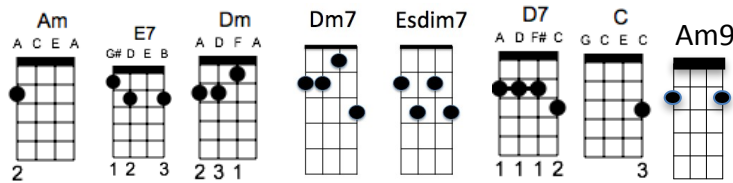

Summertime (for ukelele)

Ira Gershwin

Grondtoon : Am

Intro: Am/ E7/ Am/ E7/Am/ E7/Am/

Am E7 Am E7 Am E7 Am E7
 Summertime, and the livin' is easy
 Dm Dm Dm7 Esdim7 E7 Esdim7 E7
 Fish are jumpin' and the cotton is high
 Am E7 Am E7 Am E7 Am D7
 Oh, your daddy's rich and your ma is good-lookin'
 C Am D7 E7 Am E7 Am E7
 So hush, little baby, don't you cry

Am E7 Am E7 Am E7 Am E7
 One of these mornings you're gonna rise up singing
 Dm Dm Dm7 Esdim7 E7 Esdim7 E7
 And you'll spread your wings and you'll take to the sky
 Am E7 Am E7 Am E7 Am D7
 But till that morning, there ain't nothin' can harm you
 C Am D7 E7 Am E7 Am E7
 With daddy and mammy standin' by

keyboard solo:

Am / E7 / Am / E7 / Am / E7 / Am / E7 /
 Dm/ Dm / Dm7 / Esdim7 / E7 / Esdim7 / E7 /
 Am / E7 / Am / E7 / Am / E7 / Am / D7
 C / Am / D7 / E7 / Am / E7 / Am /

Am E7 Am E7 Am E7 Am E7
 Summertime, and the livin' is easy
 Dm Dm Dm7 Esdim7 E7 Esdim7 E7
 Fish are jumpin' and the cotton is high
 Am E7 Am E7 Am E7 Am D7
 Oh, your daddy's rich and your ma is good-lookin'
 C Am D7 E7 Am E7 Am E7
 So hush, little baby, don't you cry
 C Am D7 E7 Am Am D7 D7
 So hush, little baby, don't you cryyyyyyyyyyyyyyy
 C Am D7 E7 Am9
 So hush, little baby, don't you cry