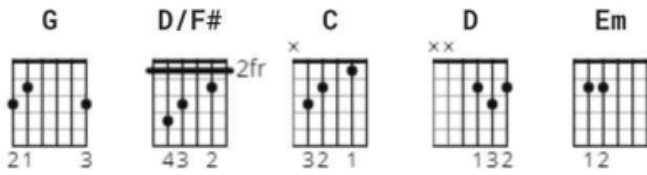

Wonderful Tonight Official by Eric Clapton

Tuning: E A D G B E

Key: G

CHORDS

[Intro]

G D/F# C D
G D/F# C
D

[Verse 1]

G D/F#
It's late in the evening
C D
She's wondering what clothes to wear
G D/F#
She puts on her makeup
C D
And brushes her long blonde hair

[Chorus]

C D G D/F# Em
And then she asks me "Do I look alright"
C D
And I say "Yes, you look wonderful tonight"

[Bridge]

G D/F# C D

[Verse 2]

G D/F#
We go to a party
C D
And everyone turns to see
G D/F#
This beautiful lady
C D
That's walking around with me

[Chorus]

C D G D/F# Em
And then she asks me "Do you feel alright"

C D G
And I say: "Yes, I feel wonderful tonight"

[Bridge]

C D
I feel wonderful because I see
G D/F# Em
The love light in your eyes.
C D
And the wonder of it all
C D
Is that you just don't realize
G
How much I love you.

[Solo]

D/F# C D G
D/F# C D

[Verse 3]

G D/F#
It's time to go home now
C D
And I've got an aching head
G D/F#
So I give her the car keys
C D
And she helps me to bed

[Chorus]

C D
And then I tell her
G D/F# Em
As I turn out the light
C D G
I say "My darling you are wonderful tonight"
C D G
Oh my darling you were wonderful tonight."