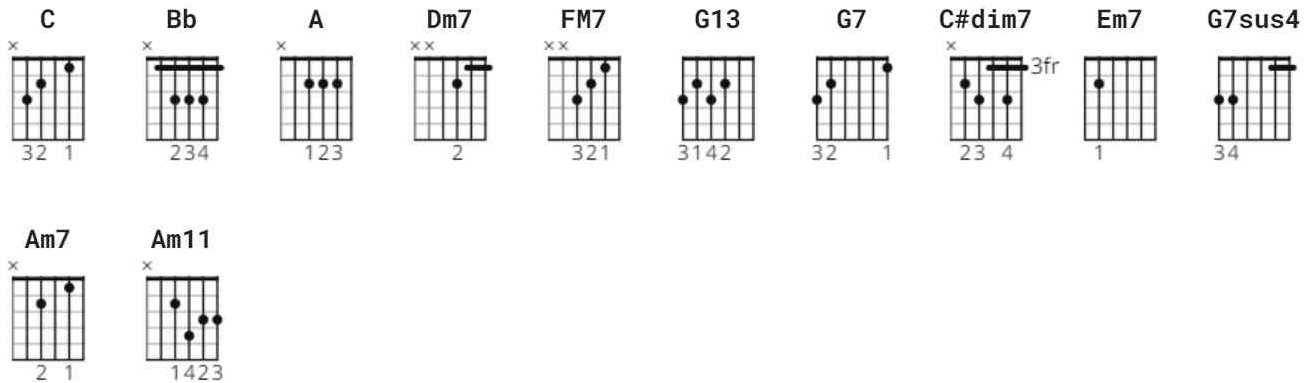

Loves In Need Of Love Today Chords by Stevie Wonder

Difficulty: intermediate

Tuning: E A D G B E

CHORDS

https://www.youtube.com/watch?v=_ZditPOzJnM

[Intro]

C Bb A Dm7 FM7
C Bb A Dm7 FM7 G13 G7

[Verse 1]

[Interlude]

C Bb A Dm7 FM7
C Bb A Dm7 FM7 G13 G7

[Verse 2]

C C#dim7
The force of evil plans
Dm7 G7
To make you its possession
Dm7 G7
And it will if we let it
FM7 Em7 Dm7 G7sus4
Destroy everybody
C C#dim7
We all must take
Dm7 G7
Precautionary measures
Dm7 G7
If love and peace you treasure
FM7 Em7 Dm7 G7sus4
Then you'll hear me when I say