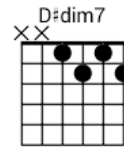

## Verse 1

A A7  
I need someone's hand, to lead me through the night  
D D#dim7  
I need someone's arms, to hold and squeeze me tight  
A F#m7 B7 E7  
Now when the night begins, I'm at an end  
A D7 A E7  
Because I need your love so bad

## Verse 2

A A7  
I need some lips, to feel next to mine  
D D#dim7  
I need someone to stand up, and tell me when I'm lyin'  
A F#m7 B7 E7  
And when the lights are low, and it's time to go  
A D7 A A7  
That's when I need your love so bad

## Bridge

D D#dim7  
So why don't you give it up, and bring it home to me  
A E A A7  
Or write it on a piece of paper baby, so it can be read to me  
B  
Tell me that you love me, and stop driving me mad  
E F E E7  
Oh because I, I need your love so bad

## Verse 3

A A7  
I need your soft voice, to talk to me at night  
D D#dim7  
I don't want you to worry baby, I know we can make everything alright  
A F#m7 B7 E7  
Listen to my plea, baby, bring it to me  
A D7 A E7  
Because I need your love so bad