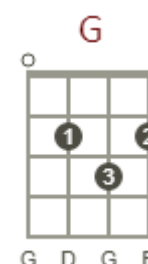

Refrein 2x

Take me [E] home, down country [A] roads

Take me [E] home, down country [A*] roads

* Ukeloopje: A/4/2 0 E3 0 C2 [A]

* Gitaarloopje: B20 G20 D20 [A]

- Tweestemmig

- Bridge leeg (niet in origineel)

Ukelele: E kan ook als 4442 - wsch handigst - of (E7) 1202

Ukelele ook goed te spelen in G met capo op 2; zie betreffend blad