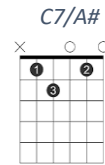

In My Life - The Beatles

Intro Riff: C - G - (2x)

Verse 1

C G Am C7/A#
 There are places I'll remember
 F Fm C
 All my li-i-ife though some have changed
 G Am C7/A#
 Some for ever not for better
 F Fm C
 Some have go-o-one, and some remain.

Am F
 All these places have their moments
 A# C
 With lovers and friends, I still can recall
 Am D
 Some are dead and some are living
 Fm C
 In my-y-y life, I've loved them all

Riff: C - G

Verse 2

C G Am C7/A#
 But of all these friends and lovers
 F Fm C
 There is no one compared with you
 G Am C7/A#
 And these memories lose their meaning
 F Fm C
 When I think of love as something new
 Am F
 Thought I know I'll never lose affection
 A# C
 For people and things that went before
 Am D7
 I know I'll often stop and think about them
 Fm C
 In my-y-y life I'll love you more

Instrumental: The first part of the verse

Verse 3

Am F
 Thought I know I'll never lose affection
 A# C
 For people and things that went before

Riff:

	C			G	
e	-----3-----			2-	
B	--0-----0--1--3--				

Am D7
 I know I'll often stop and think about them
 Fm C
 In my-y-y life I'll love you more

Riff: C G

Fm C
 In my-y-y life I'll love you more

Riff: C G G7 C