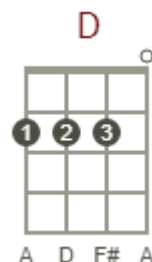

Take Me Home, Country Roads

Intro: [A]

[A] Almost heaven, [F#m] West Virginia

[E] Blue Ridge Mountains, [D] Shenandoah [A] River **1 maat aanhouden**

[A] Life is old there, [F#m] older than the trees

[E] Younger than the mountains, [D] blowing like a [A] breeze

Refrein

Country [A] roads, take me [E] home To the [F#m] place I be-[D]-long

West Vir-[A]-ginia, mountain [E] mama

Take me [D] home, country [A] roads

[A] All my memories [F#m] gather round her

[E] Miner's lady, [D] stranger to blue [A] water

1 maat aanhouden

[A] Dark and dusty, [F#m] painted on the sky

[E] Misty taste of moonshine, [D] teardrops in my [A] eyes

Herhaal Refrein

Bridge

[F#m] I hear her [E] voice, in the [A] morning hour she calls me

Take me [E] home, down country [A*] roads * Gitaarloopje: B20 G20 D0 [A]

- Gitaar tokkel hele lied
- Tweestemmig
- Banjo en steel gitaar vanaf eerste refrein
- Bridge leeg (niet in origineel)

NB Ukelele: E kan ook als 4442 of (E7) 1202