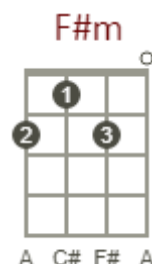

Herhaal Refrein

Bridge

[F#m] I hear her [E] voice, in the [A] morning hour she calls me

The [D] radio re-[A]-minds me of my [E] home far away

And [F#m] driving down the [G] road I get a [D] feeling

That I [A] should have been home [E] yesterday, yesterday