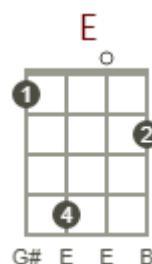

Take Me Home, Country Roads

Intro: [A]

[A] Almost heaven, [F#m] West Virginia

[E] Blue Ridge Mountains, [D] Shenandoah [A] River **1 maat aanhouden**

[A] Life is old there, [F#m] older than the trees

[E] Younger than the mountains, [D] blowing like a [A] breeze

Refrein

Country [A] roads, take me [E] home To the [F#m] place I be-[D]-long

West Vir-[A]-ginia, mountain [E] mama

Take me [D] home, country [A] roads

[A] All my memories [F#m] gather round her

[E] Miner's lady, [D] stranger to blue [A] water

1 maat aanhouden

[A] Dark and dusty, [F#m] painted on the sky

[E] Misty taste of moonshine, [D] teardrops in my [A] eyes

Herhaal Refrein

Bridge

[F#m] I hear her [E] voice, in the [A] morning hour she calls me

Take me [E] home, down country [A*] roads * Gitaarloopje: B20 G20 D0 [A]

- Gitaar tokkel hele lied
- Tweestemmig
- Banjo en steel gitaar vanaf eerste refrein
- Bridge leeg (niet in origineel)

NB Ukelele: E kan ook als 4442 of (E7) 1202