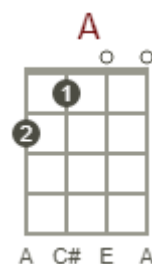

Take Me Home, Country Roads

Intro: [A]

[A] Almost heaven, [F#m] West Virginia

[E] Blue Ridge Mountains, [D] Shenandoah [A] River **1 maat aanhouden**

[A] Life is old there, [F#m] older than the trees

[E] Younger than the mountains, [D] blowing like a [A] breeze

Refrein

Country [A] roads, take me [E] home To the [F#m] place I be-[D]-long

West Vir-[A]-ginia, mountain [E] mama

Take me [D] home, country [A] roads

[A] All my memories [F#m] gather round her

[E] Miner's lady, [D] stranger to blue [A] water

1 maat aanhouden

[A] Dark and dusty, [F#m] painted on the sky

[E] Misty taste of moonshine, [D] teardrops in my [A] eyes

Herhaal Refrein

Bridge

[F#m] I hear her [E] voice, in the [A] morning hour she calls me

Take me [E] home, down country [A*] roads * Gitaarloopje: B20 G20 D0 [A]

- Gitaar tokkel hele lied
- Tweestemmig
- Banjo en steel gitaar vanaf eerste refrein
- Bridge leeg (niet in origineel)

NB Ukelele: E kan ook als 4442 of (E7) 1202